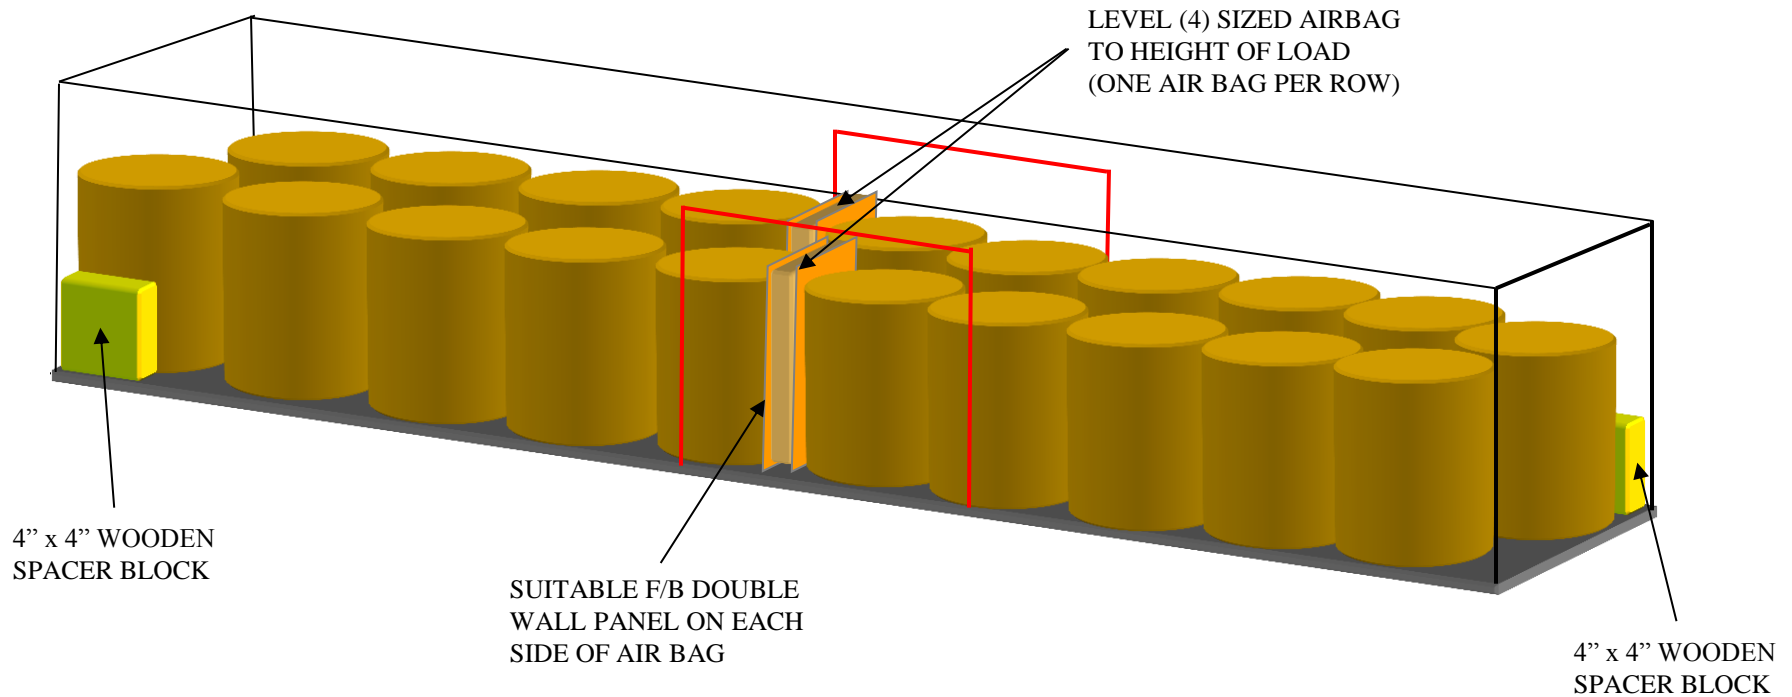

LOADING METHOD FOR 58" DIAMETER ROLLED PAPER (20 UNITS) IN 50' BOXCARS

LOAD PAPER IN A 1-1 OFFSET PATTERN.

NOTE: IF SLIDING DOOR CARS ARE USED, ADEQUATE DOORWAY PROTECTION MUST BE USED.